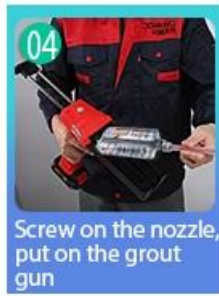

03
Open & Watch, both sides can extruded meanwhile

04
Screw on the nozzle, put on the grout gun

05
Inclined cut the top of the nozzle in 45°

06
Squeeze out 60-80cm long grout in the forepart

07
Evenly squeeze out the tile agent along the gap