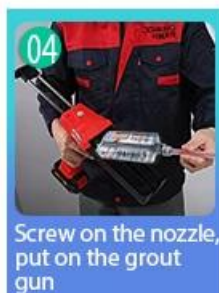

03 Open & Watch, both sides can extruded meanwhile

04 Screw on the nozzle, put on the grout gun

05 Inclined cut the top of the nozzle in 45°

06 Squeeze out 60-80cm long grout in the forepart

07 Evenly squeeze out the tile agent along the gap