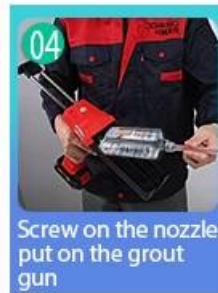

03
Open & Watch, both sides can extruded meanwhile

04
Screw on the nozzle, put on the grout gun

05
Inclined cut the top of the nozzle in 45°

06
Squeeze out 60-80cm long grout in the forepart

07
Evenly squeeze out the tile agent along the gap