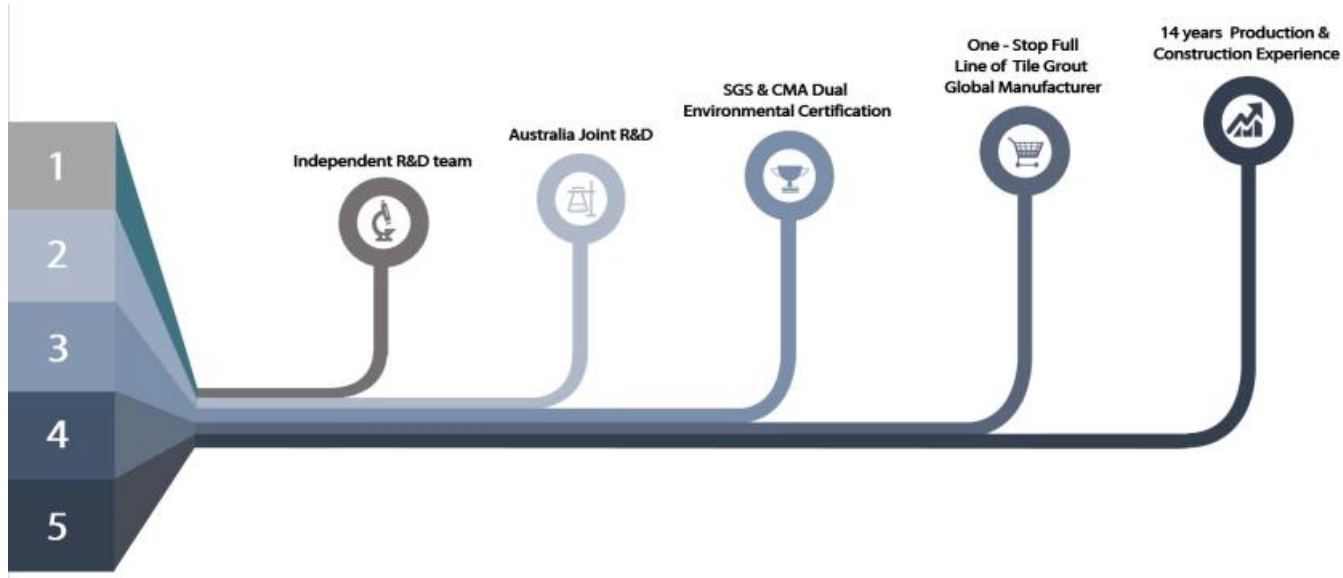

Заводский обзор