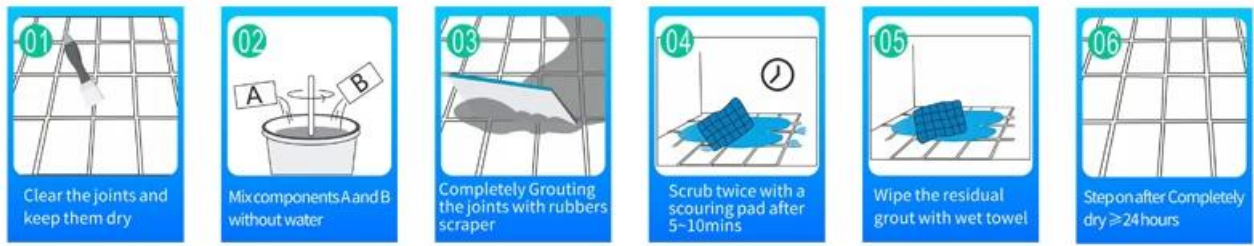

[flexible grout additive wholesaler](#), please choose Kelin.

**Varieties of colors for your choice. Also provide custom colors.**

- Off White
- Gainsboro
- Grayish
- Medium Gray
- Dull Gray
- Silver Gray
- Metal Gray
- Starry Gray
- Luxury Gray
- Slate Gray
- Greyish Green
- Yellow Gray
- Brownness
- Terra Brown
- Glacier White
- Calaeatta
- Pearl Gold
- Primrose Yellow
- Shiny Gold
- Buff Beige
- Grayish Yellow
- Yellowish Brown
- Soft Khaki
- Olive Brown
- Brown
- Reddish Brown
- Dark Brown
- Rock Black

**Provide Whole Room Gap Solution**

**Brief Construction Process**